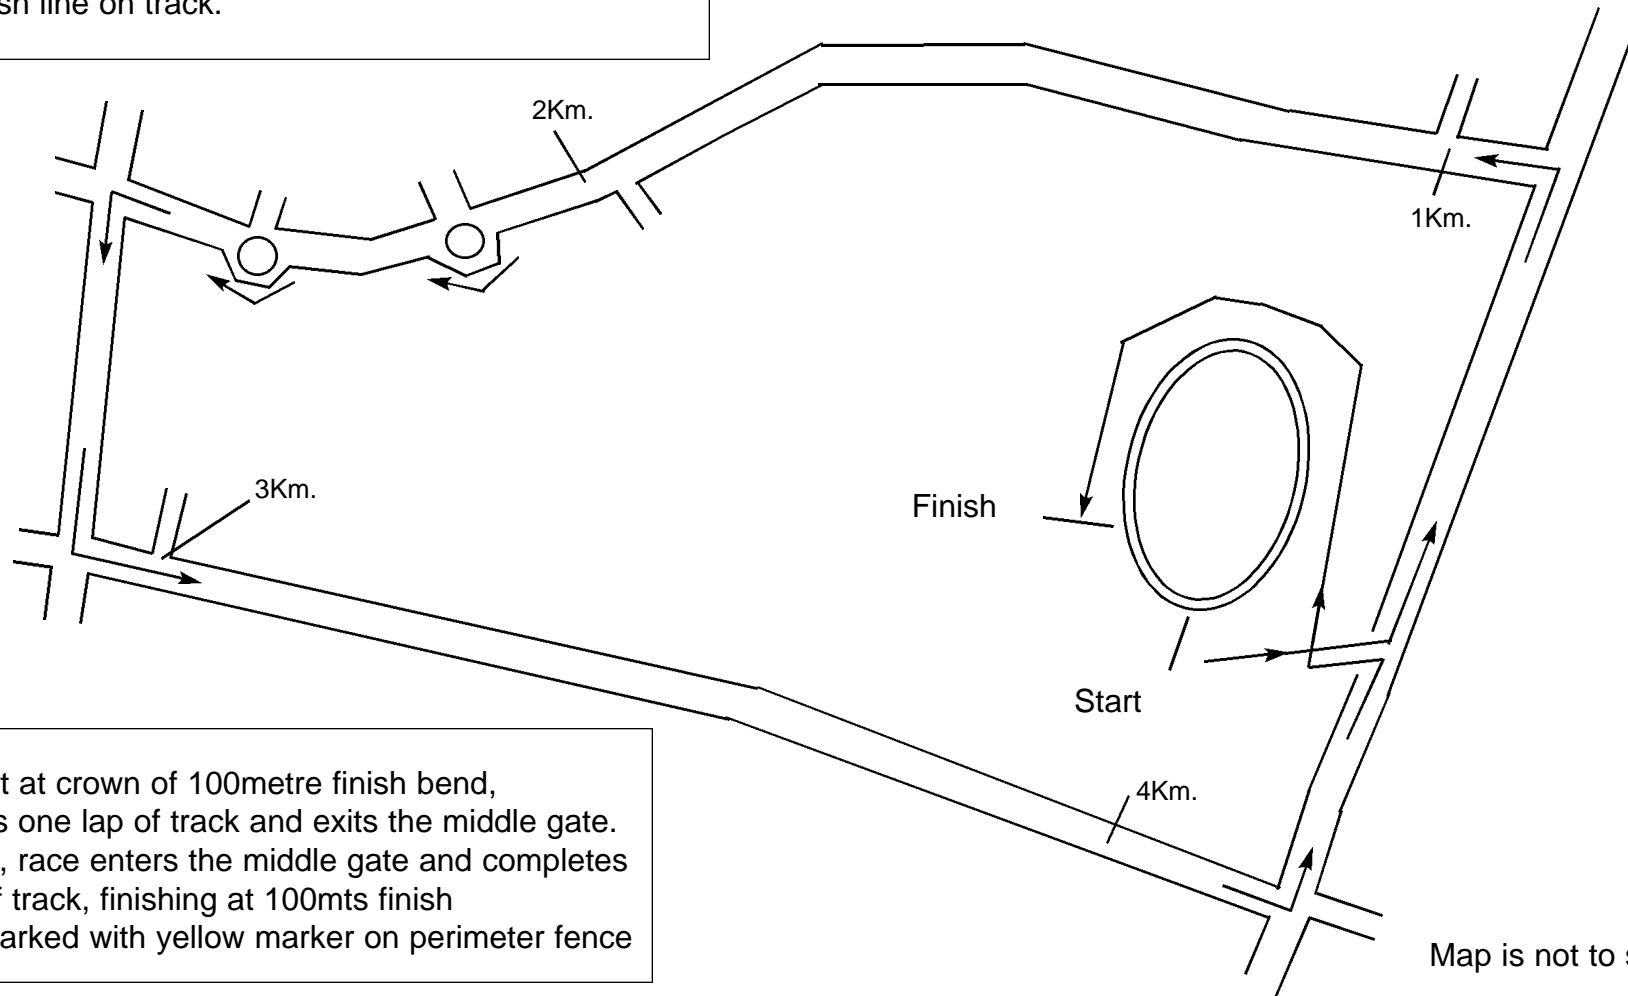

# Clonliffe Harriers 5Km. Road Race

- Start.** Crown of bend 100mts end of track.
- 1Km.** Northwood Ave, opposite Aer Arann estate entrance
- 2Km.** Northwood Ave, 30mts after underground car park entrance road
- 3Km.** Top of Santry Ave. exit from old road
- 4Km.** Santry Ave. 9mts before Bus Stop, Opposite Heitons Hardware
- Finish** Finish line on track.

Race start at crown of 100metre finish bend, completes one lap of track and exits the middle gate. On return, race enters the middle gate and completes 3/4 lap of track, finishing at 100mts finish  
Start is marked with yellow marker on perimeter fence

Map is not to scale