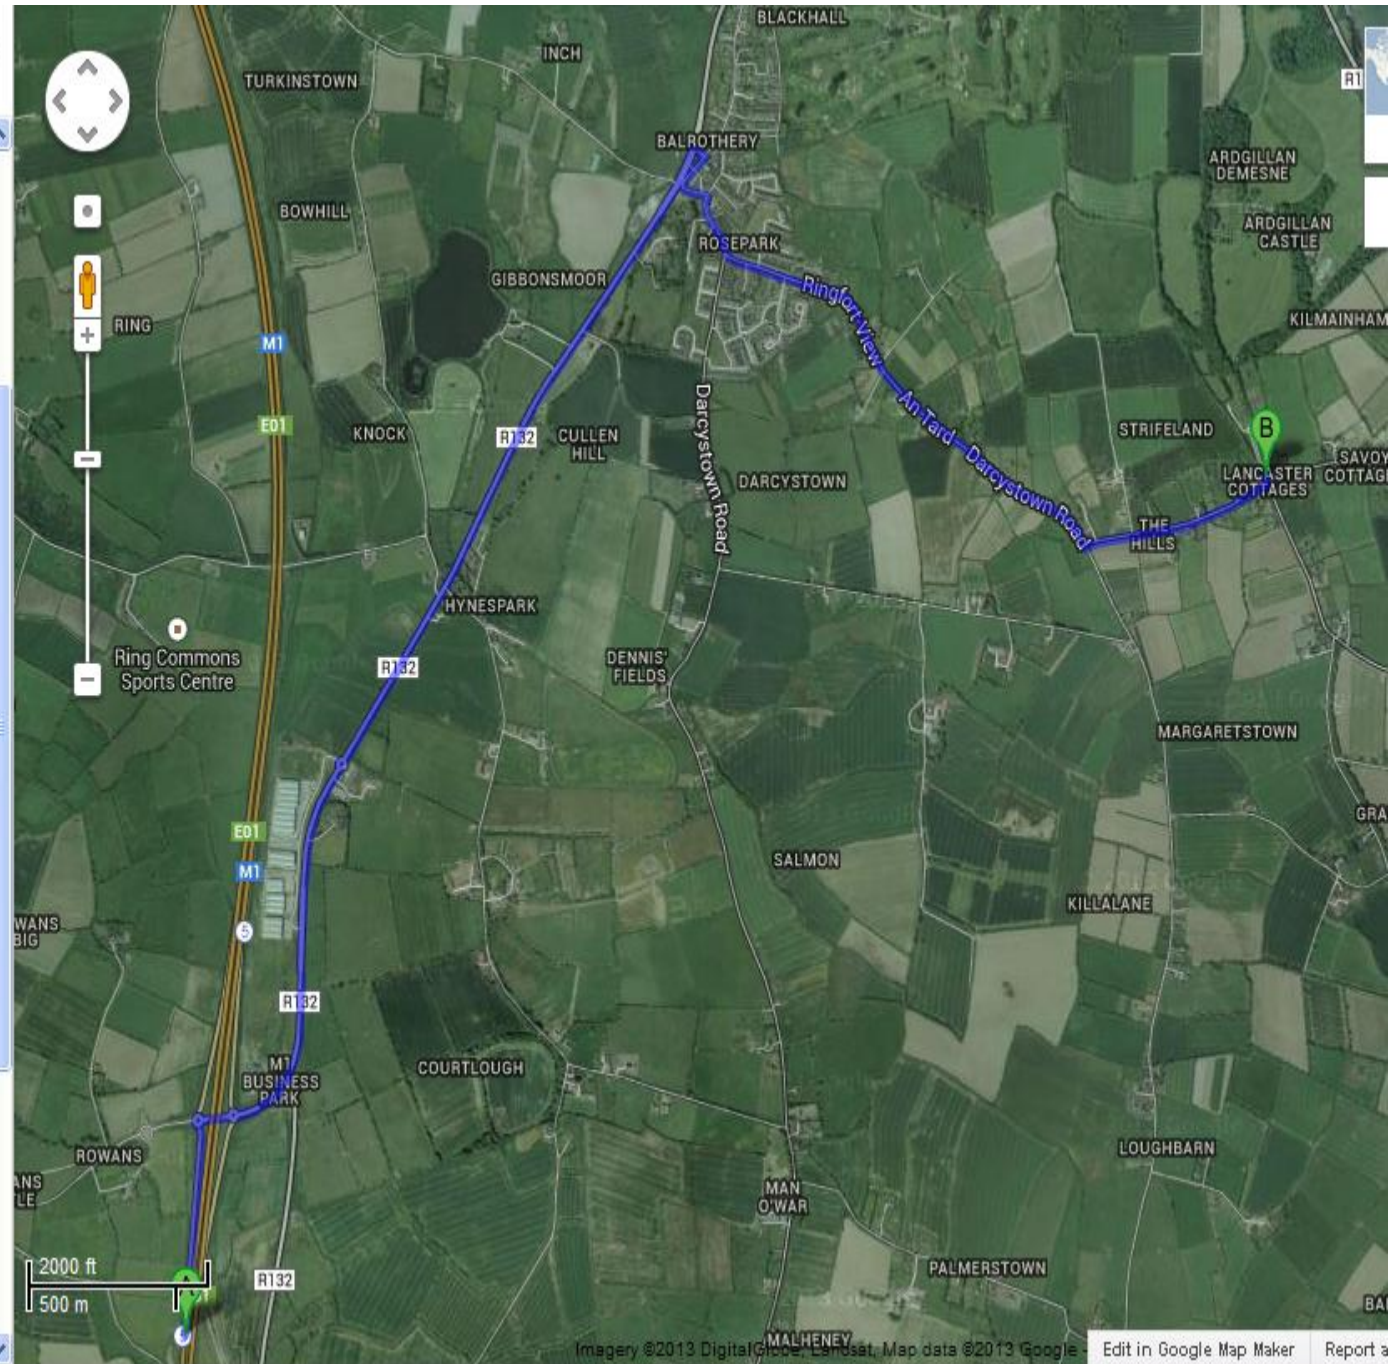

All Races run in an anti-clockwise direction.
2000m & 3000 pass the turn for the finish once.
4000m pass the turn for the finish twice.
All races longer than 800m, cross a gravel footpath.

There is a steep hill down from Carpark 1 to the race area.

600 m

2. At the roundabout, take the 3rd exit onto R132

Go through 3 roundabouts

3.5 km

3. Turn right toward School Lane

47 m

4. Turn right onto School Lane

210 m

5. Turn right onto Coach Road

190 m

6. At the roundabout, take the 1st exit onto Rosepark

240 m

7. Continue onto Ringfort View

400 m

8. Continue onto Darcystown Road

900 m

9. Turn left

650 m

10. Turn left

23 m

Unknown road

Take the M1 north & go off at Exit 5.