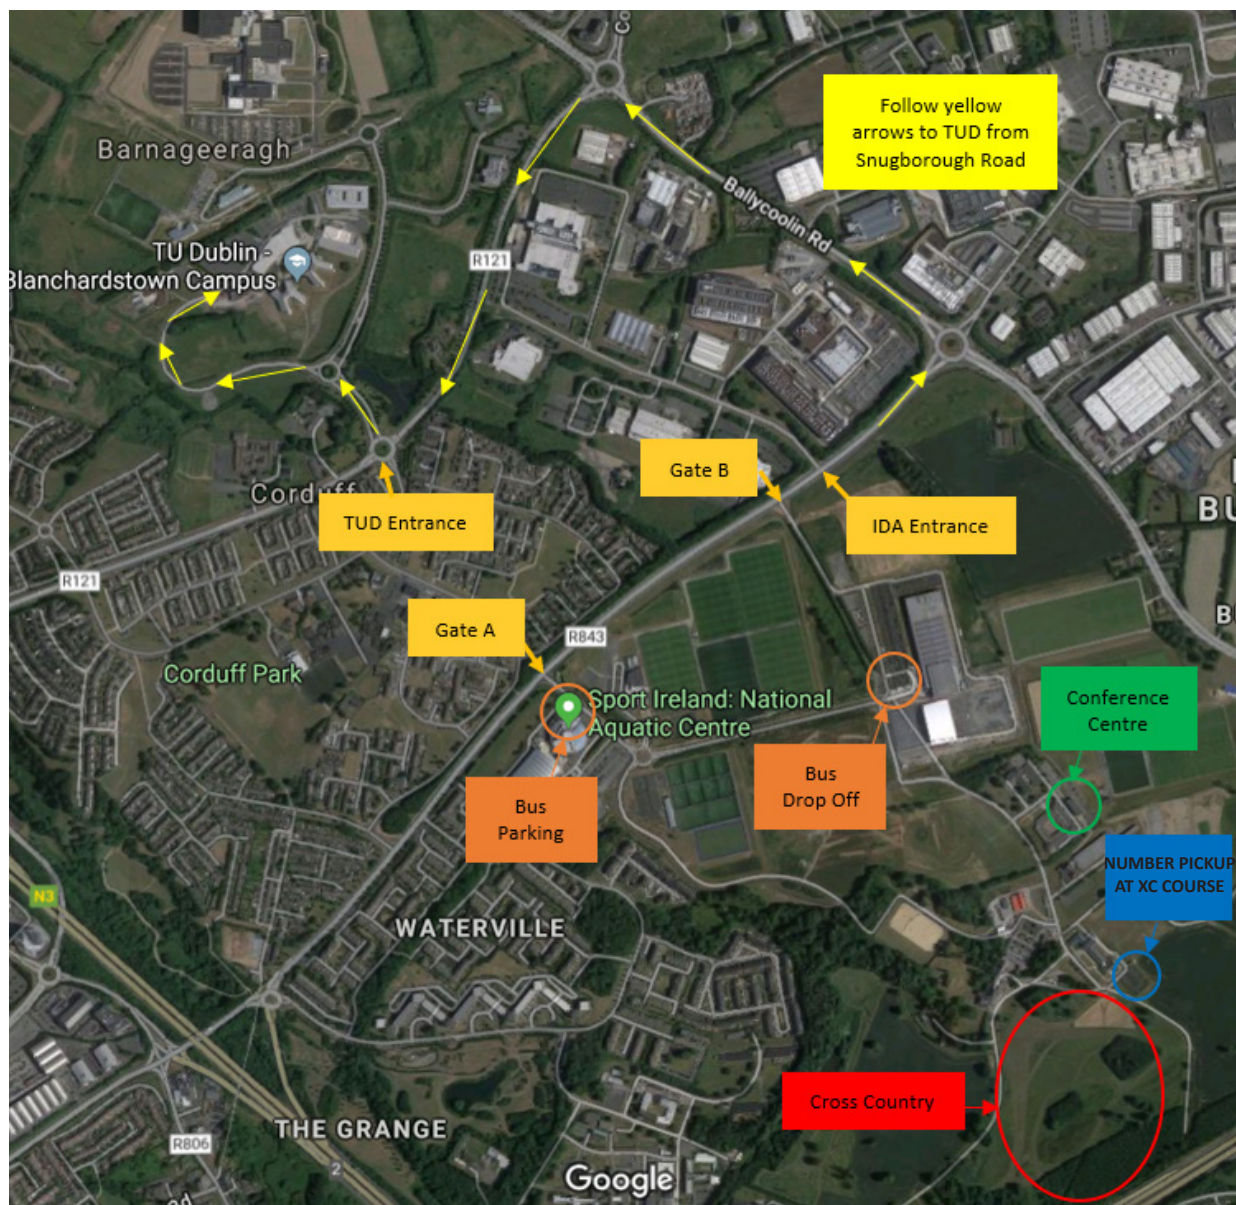

**SHUTTLE BUSES EVERY 15 MINS FROM 08:30 (Bus to Drop Off Point in Campus 5-10 mins)**

**SHUTTLE BUSES PICK UP DROP OFF POINT**

**ENTER HERE**

**SHUTTLE BUS ROUTE**

**SHUTTLE BUSES PICK UP DROP OFF POINT**

# CLUB BUSES

CLUB BUSES WILL BE GIVEN ACCESS THROUGH GATE B. THE DROP OFF POINT WILL BE AT THE INDOOR ARENA, PLEASE SEE MAP. THIS WILL BE THE PICKUP POINT ALSO FOR CLUB BUSES.

BUS PARKING WILL BE AT THE AQUATIC CENTRE ONCE DROP OFF IS COMPLETE, PLEASE SEE MAP.