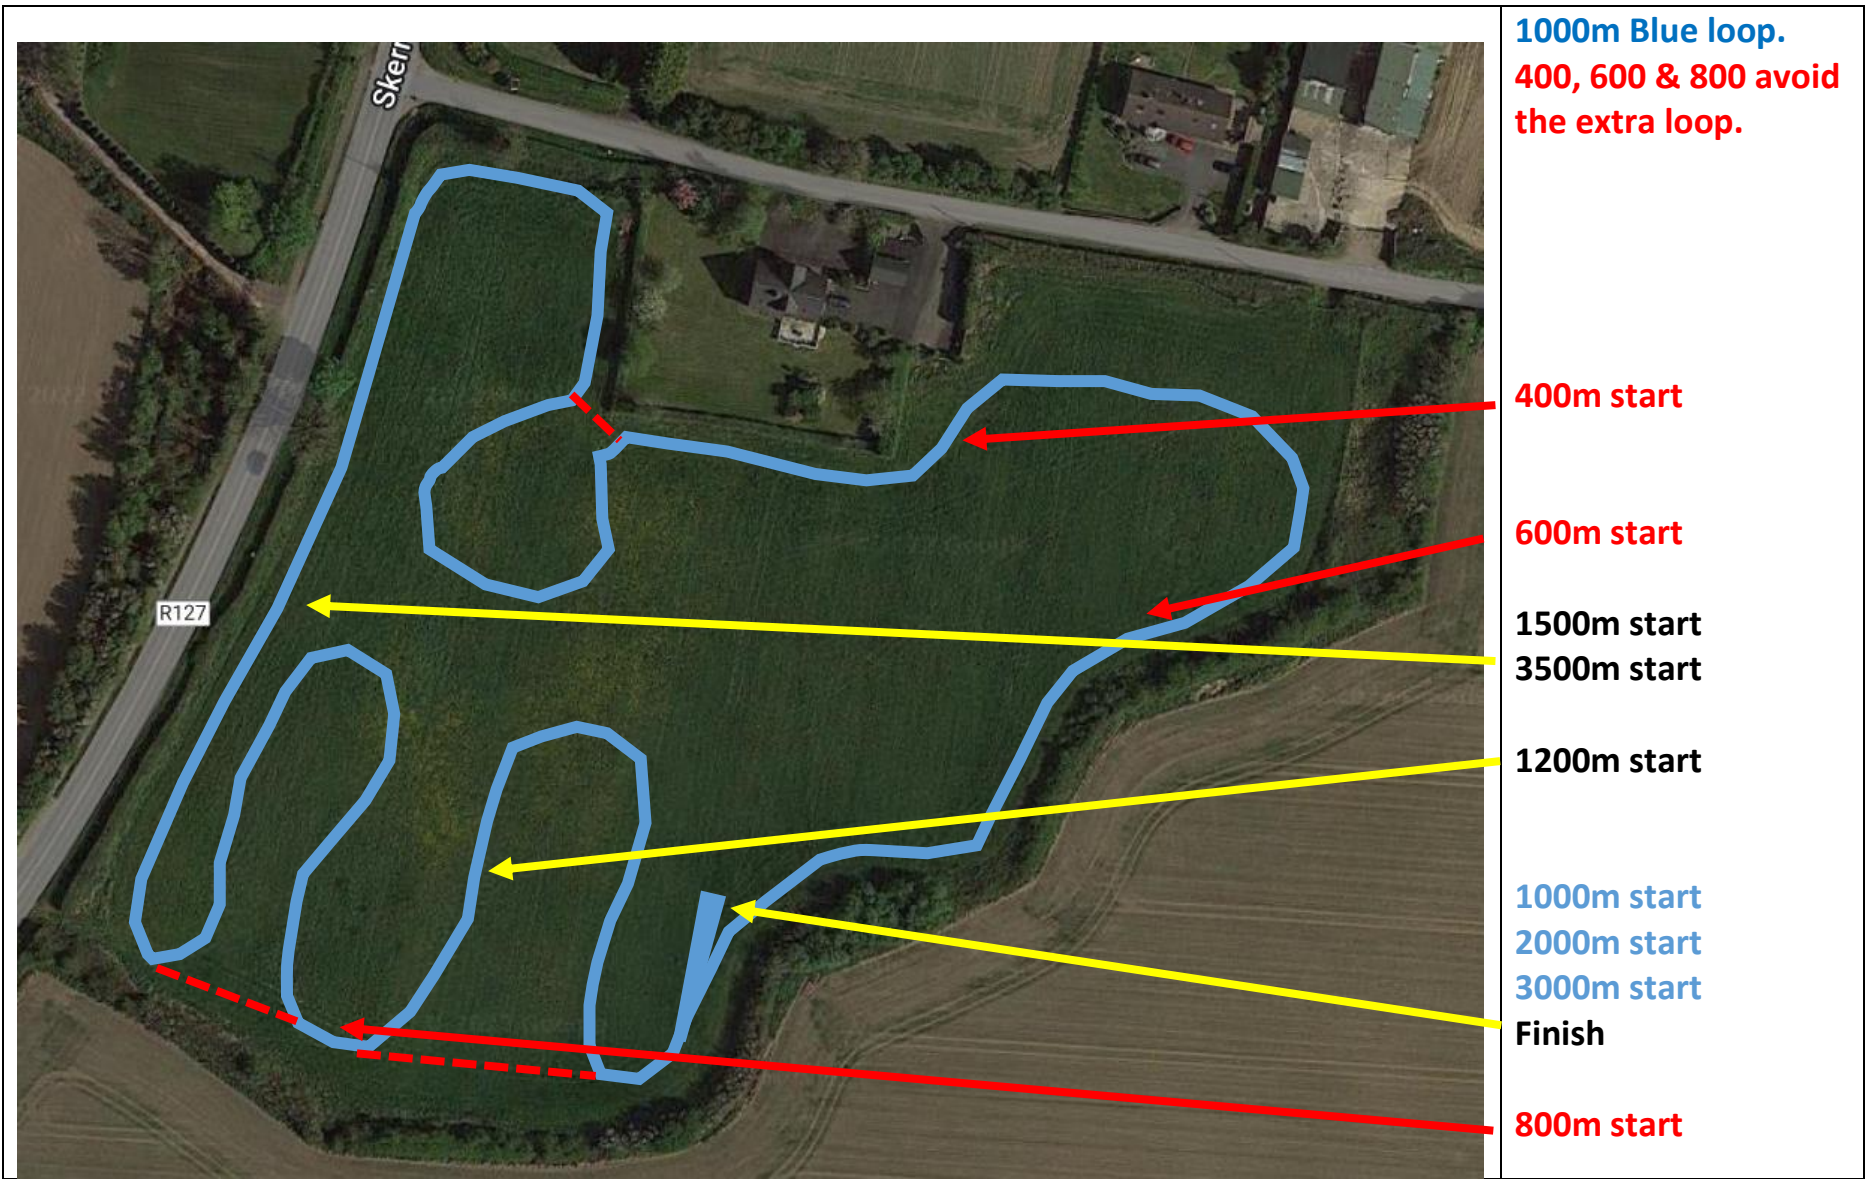

Map of venue

After leaving Lusk in the direction of Skerries, there is a right turn.
After about 200m, there will be a turn to the right, into a car-parking field.

Race field

Car park entrance

Please bring €2 for the car park.

1000m Blue loop.
400, 600 & 800 avoid
the extra loop.

400m start

600m start

1500m start
3500m start

1200m start

1000m start
2000m start
3000m start
Finish

800m start