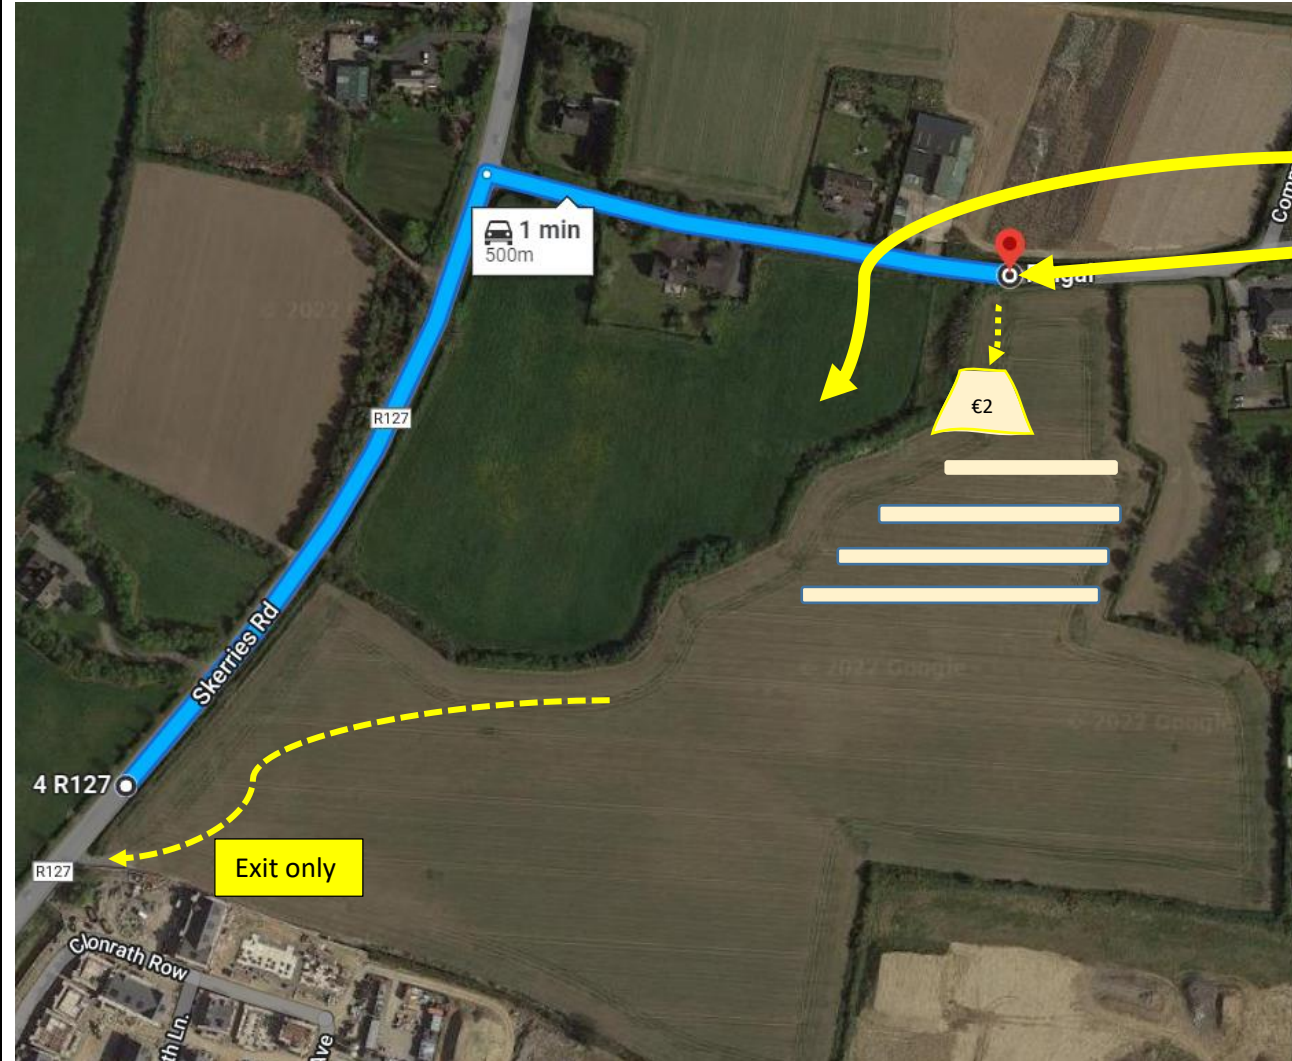

Dublin Athletics – Juvenile cross Country, League 1. Lusk.

Directions: Take Exit 4 from the M1 and follow the signs for Lusk/Skerries. As you enter Lusk, take the ring road to the right and head towards Skerries.

Map of venue

After leaving Lusk in the direction of Skerries, there is a right turn.
After about 200m, there will be a turn to the right, into a car-parking field.

Race field

Car park entrance

Please bring €2 for the car park.

1000m Blue loop.
400, 600 & 800 avoid
the extra loop.

400m start

600m start

1500m start
3500m start

1200m start

1000m start
2000m start
3000m start
Finish

800m start