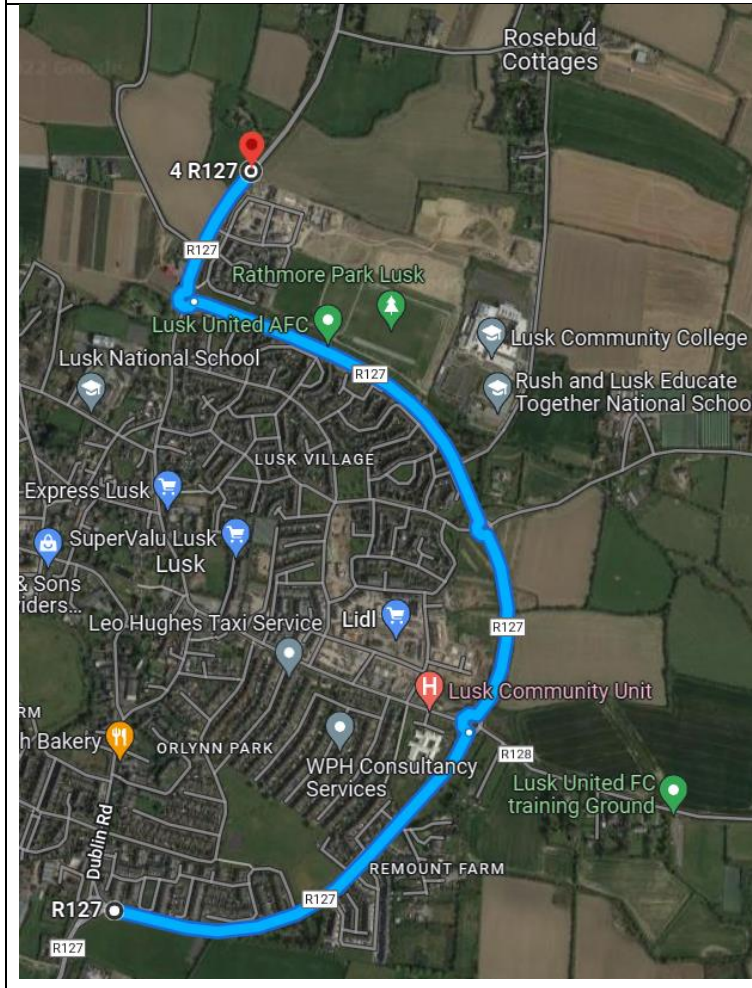

Dublin Athletics – Juvenile cross Country, League 1. Lusk.

Directions: Take Exit 4 from the M1 and follow the signs for Lusk/Skerries. As you enter Lusk, take the ring road to the right and head towards Skerries.

Map of venue

After leaving Lusk in the direction of Skerries, there is a right turn.
After about 200m, there will be a turn to the right, into a car-parking field.

Race field

Car park entrance

Please bring €2 for the car park.

1000m Blue loop.
400, 600 & 800 avoid
the extra loop.

400m start

600m start

1500m start
3500m start

1200m start

1000m start
2000m start
3000m start
Finish

800m start