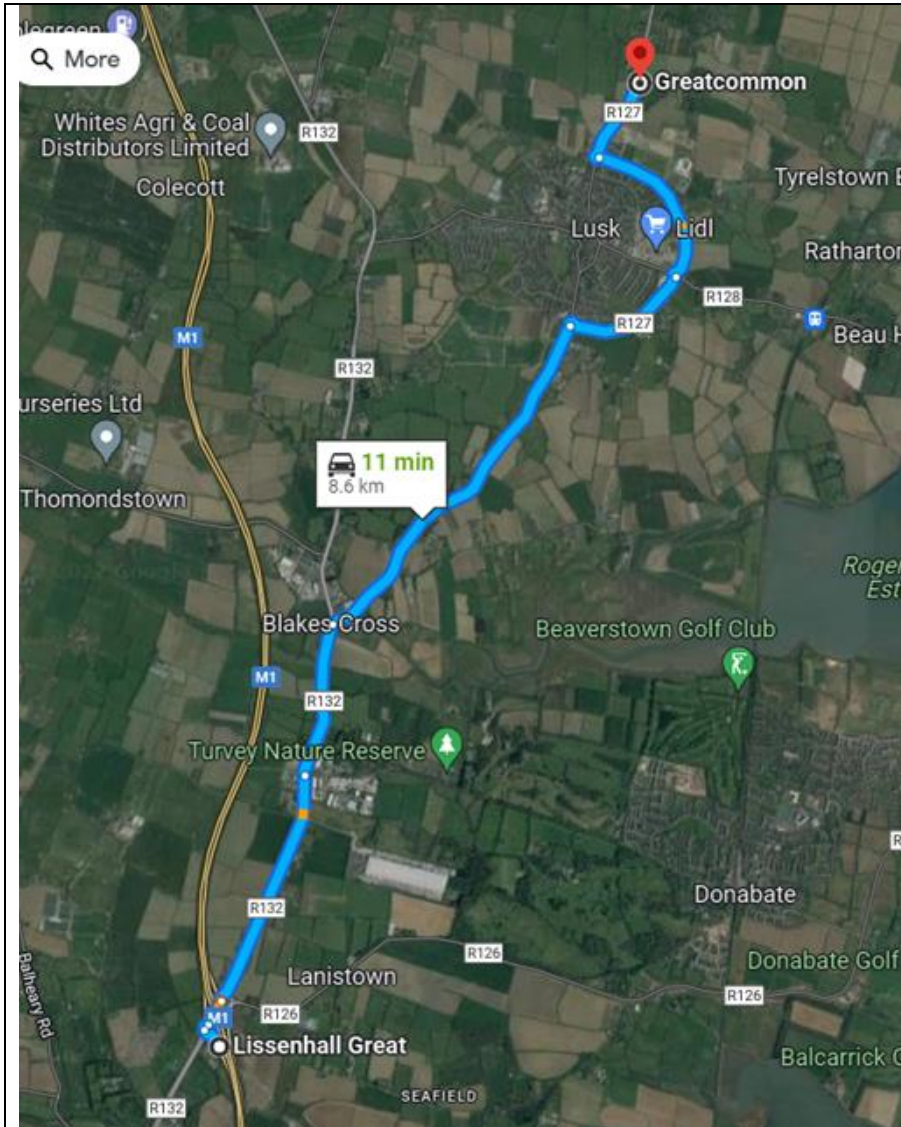

Dublin Athletics – Juvenile cross Country, League 1. Lusk.

Directions: Take Exit 4 from the M1 and follow the signs for Lusk/Skerries. As you enter Lusk, take the ring road to the right and head towards Skerries.

Map of venue

After leaving Lusk in the direction of Skerries, there is a right turn.
After about 200m, there will be a turn to the right, into a car-parking field.

Race field

Car park entrance

Please bring €2 for the car park.

1000m Blue loop.
400, 600 & 800 avoid
the extra loop.

400m start

600m start

1500m start
3500m start

1200m start

1000m start
2000m start
3000m start
Finish

800m start